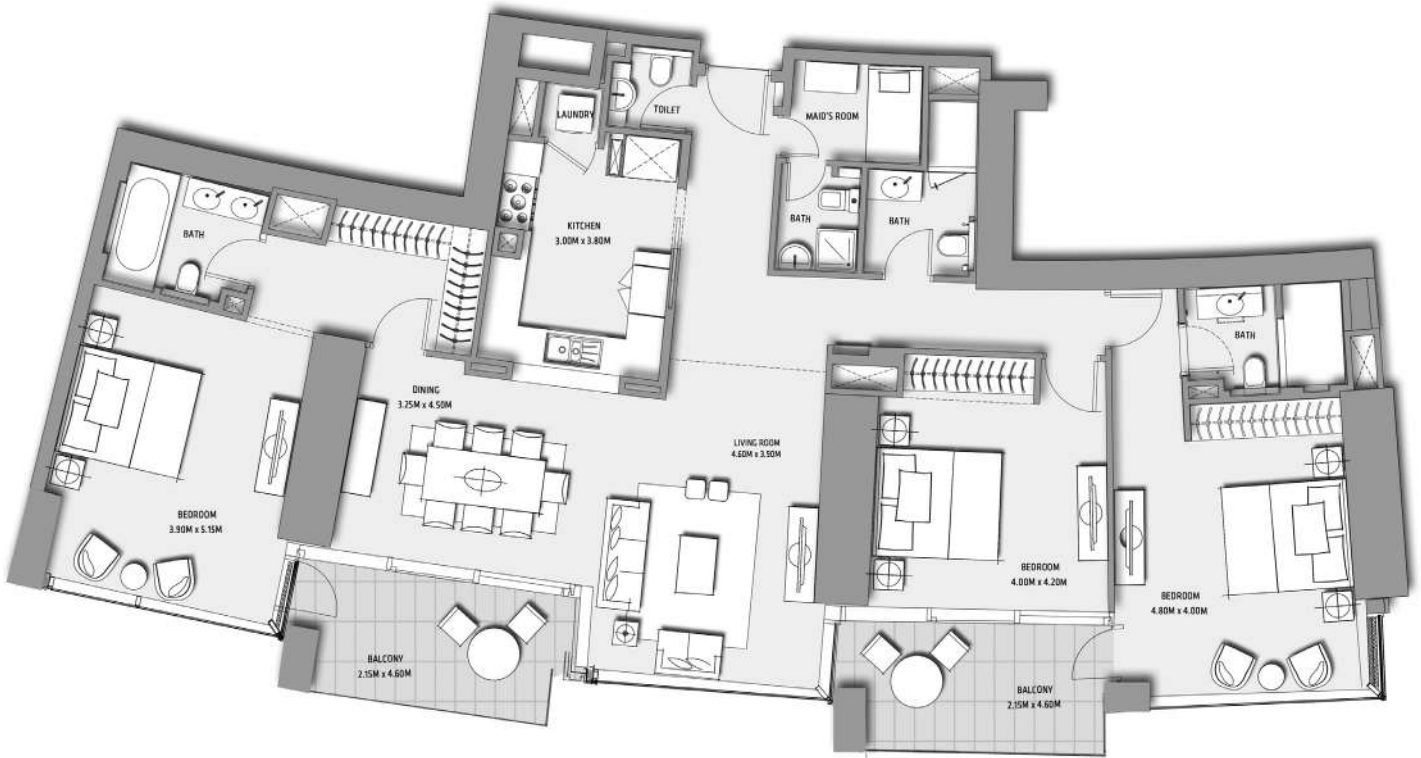

3 BEDROOMS

TOWER 1

LEVEL 64

UNIT 04

SUITE AREA:
BALCONY AREA:

TOTAL AREA:

170.14 SQ.M (1831 SQ.FT)

21.03 SQ.M (226 SQ.FT)

191.17 SQ.M (2057 SQ.FT)