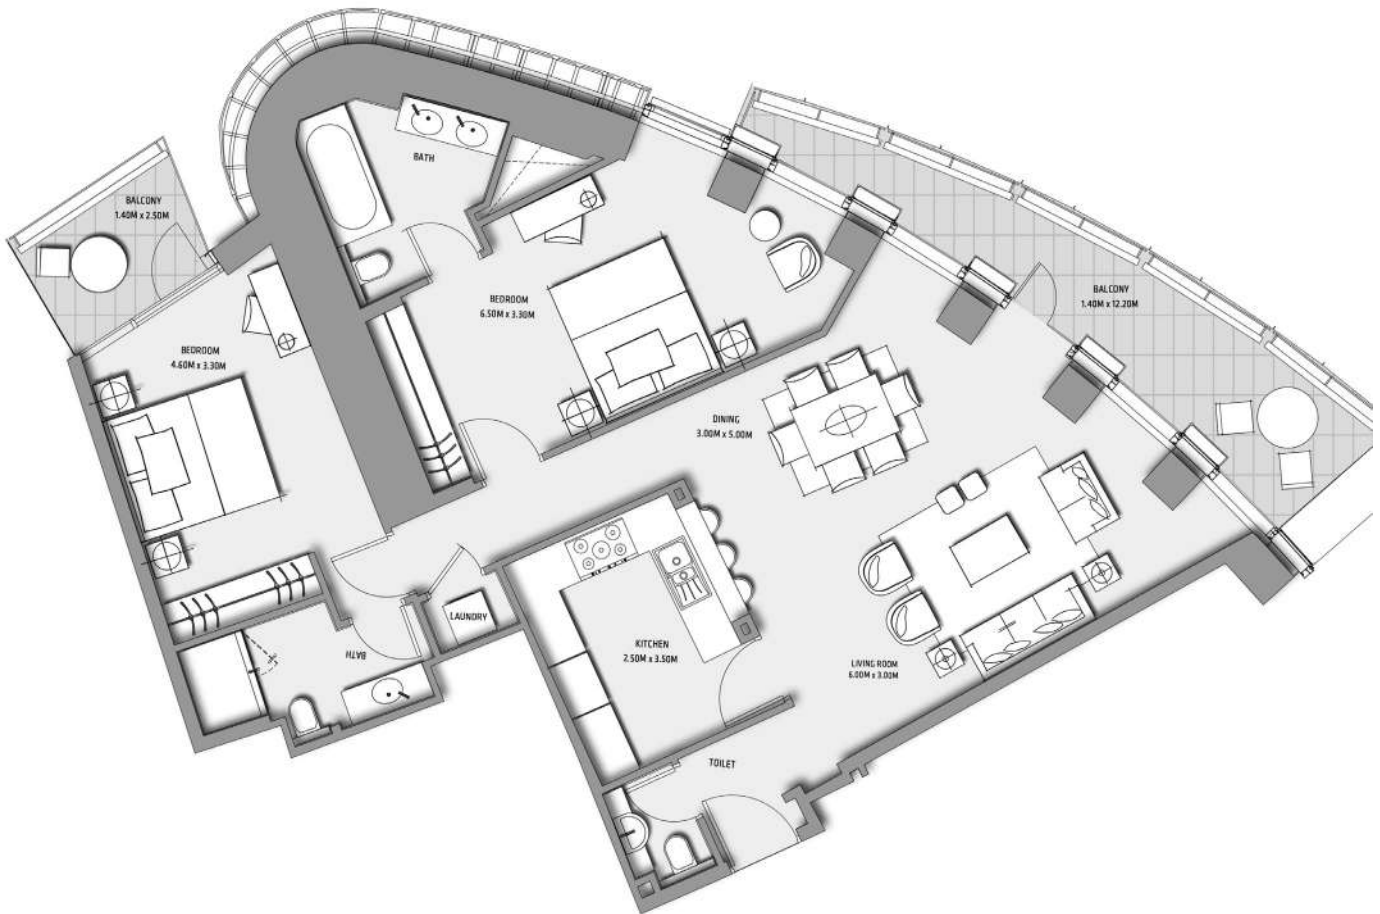

2 BEDROOMS

TOWER 1

LEVEL 64

UNIT 07

SUITE AREA:
BALCONY AREA:

118.46 SQ.M (1275 SQ.FT)
20.83 SQ.M (224 SQ.FT)

TOTAL AREA:

139.28 SQ.M (1499 SQ.FT)