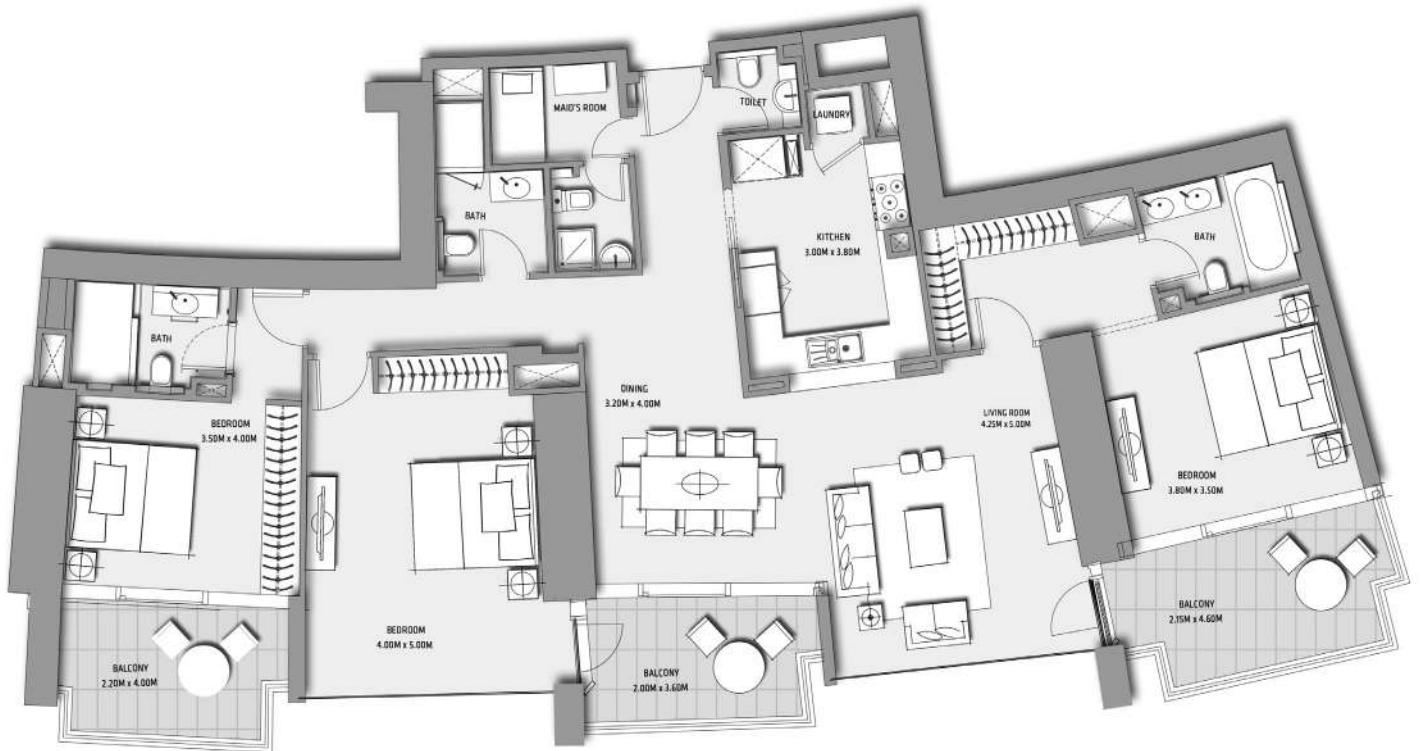

3 BEDROOMS

TOWER 1

LEVEL 64

UNIT 05

SUITE AREA:
BALCONY AREA:

TOTAL AREA:

163.83 SQ.M (1763 SQ.FT)

31.54 SQ.M (339 SQ.FT)

195.39 SQ.M (2102 SQ.FT)