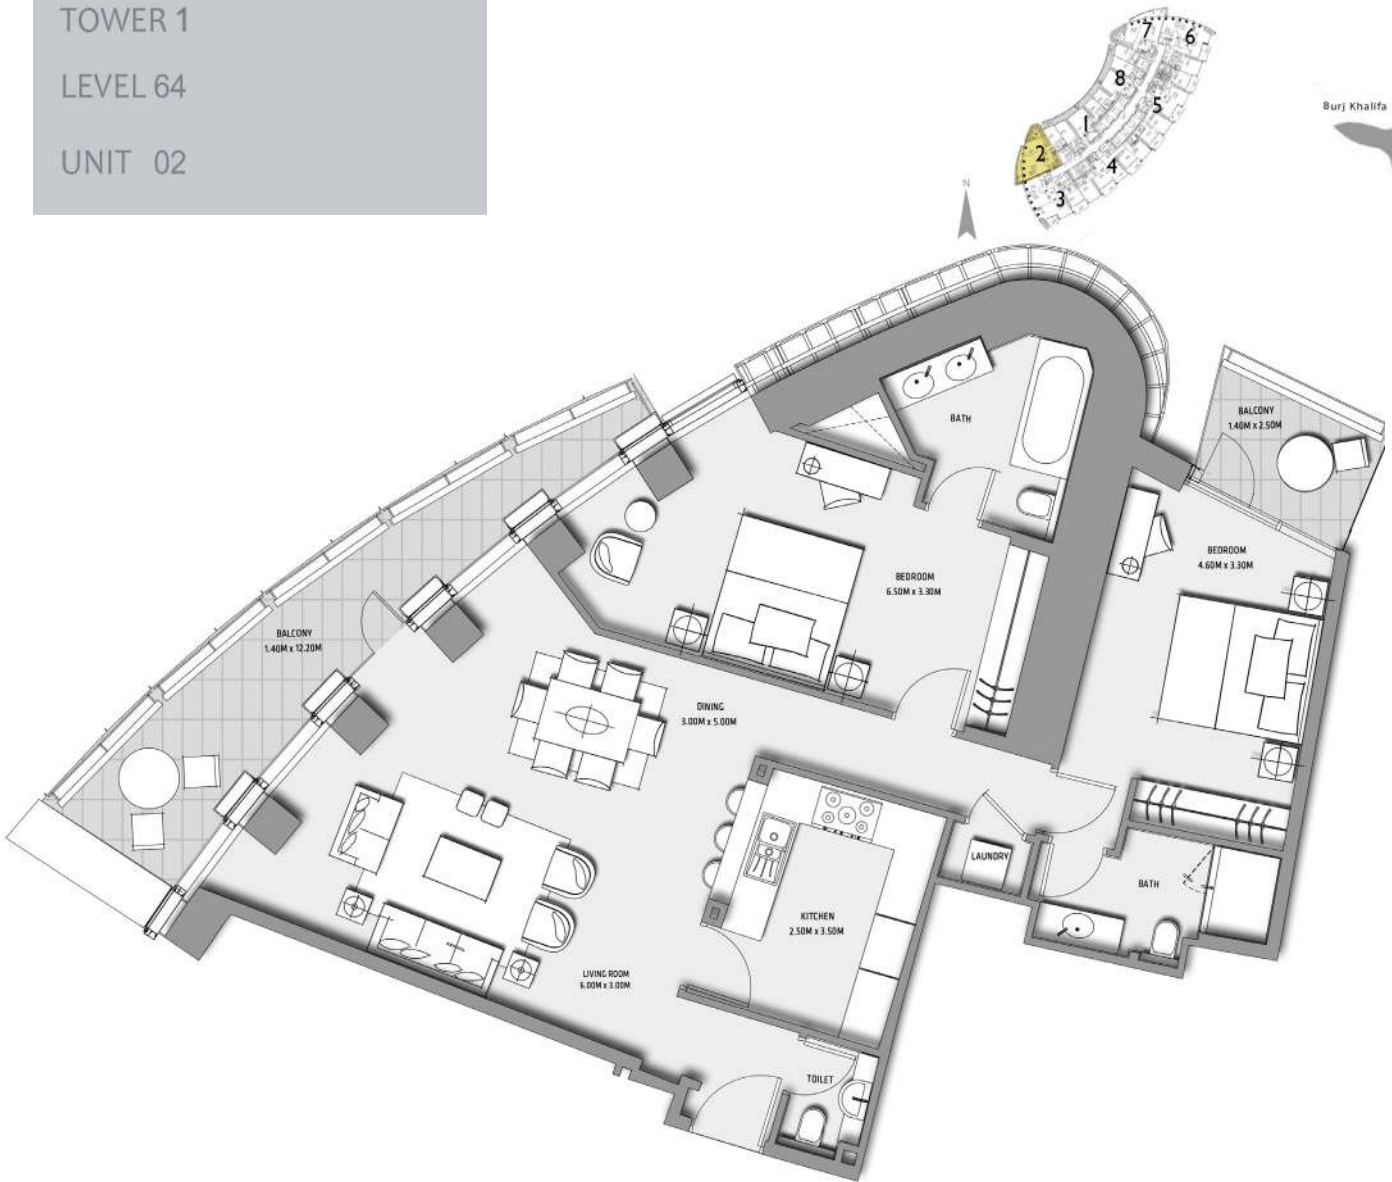

2 BEDROOMS

TOWER 1

LEVEL 64

UNIT 02

SUITE AREA:
BALCONY AREA:

TOTAL AREA:

116.90 SQ.M (1258 SQ.FT)
20.83 SQ.M (224 SQ.FT)

137.73 SQ.M (1482 SQ.FT)