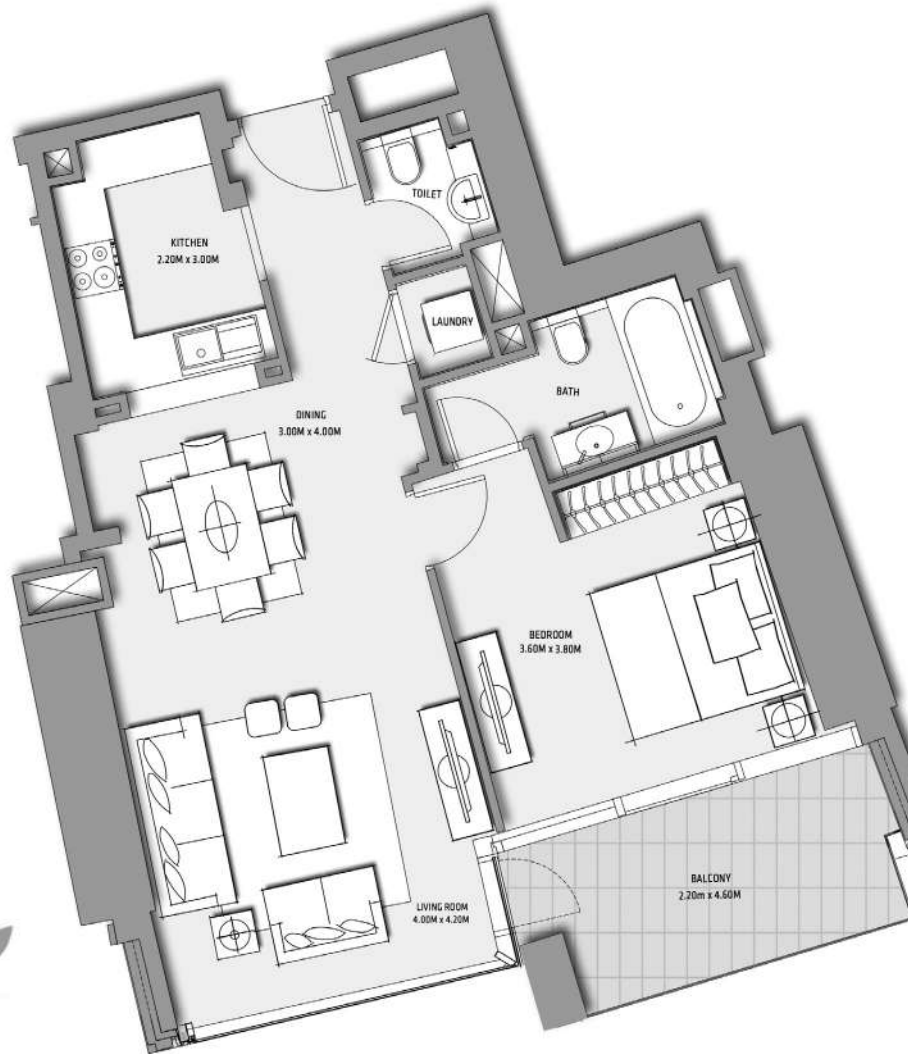

برج فيستا  
BURJ VISTA

FLOOR PLAN  
Tower 1

# 1 BEDROOM

TOWER 1

LEVEL 03

UNIT 05

Burj Khalifa

SUITE AREA:  
BALCONY AREA:  
  
TOTAL AREA:

71.15 SQ.M (766 SQ.FT)  
10.57 SQ.M (114 SQ.FT)  
  
81.72 SQ.M (880 SQ.FT)

## 2 BEDROOMS

TOWER 1

LEVEL 03

UNIT 06

SUITE AREA:  
BALCONY AREA:

131.75 SQ.M (1418 SQ.FT)  
21.19 SQ.M (228 SQ.FT)

TOTAL AREA:

152.94 SQ.M (1646 SQ.FT)

## 1 BEDROOM

TOWER 1

LEVEL 03

UNIT 07

Burj Khalifa

SUITE AREA:  
BALCONY AREA:

71.9 SQ.M (774 SQ.FT)  
10.44 SQ.M (112 SQ.FT)

TOTAL AREA: